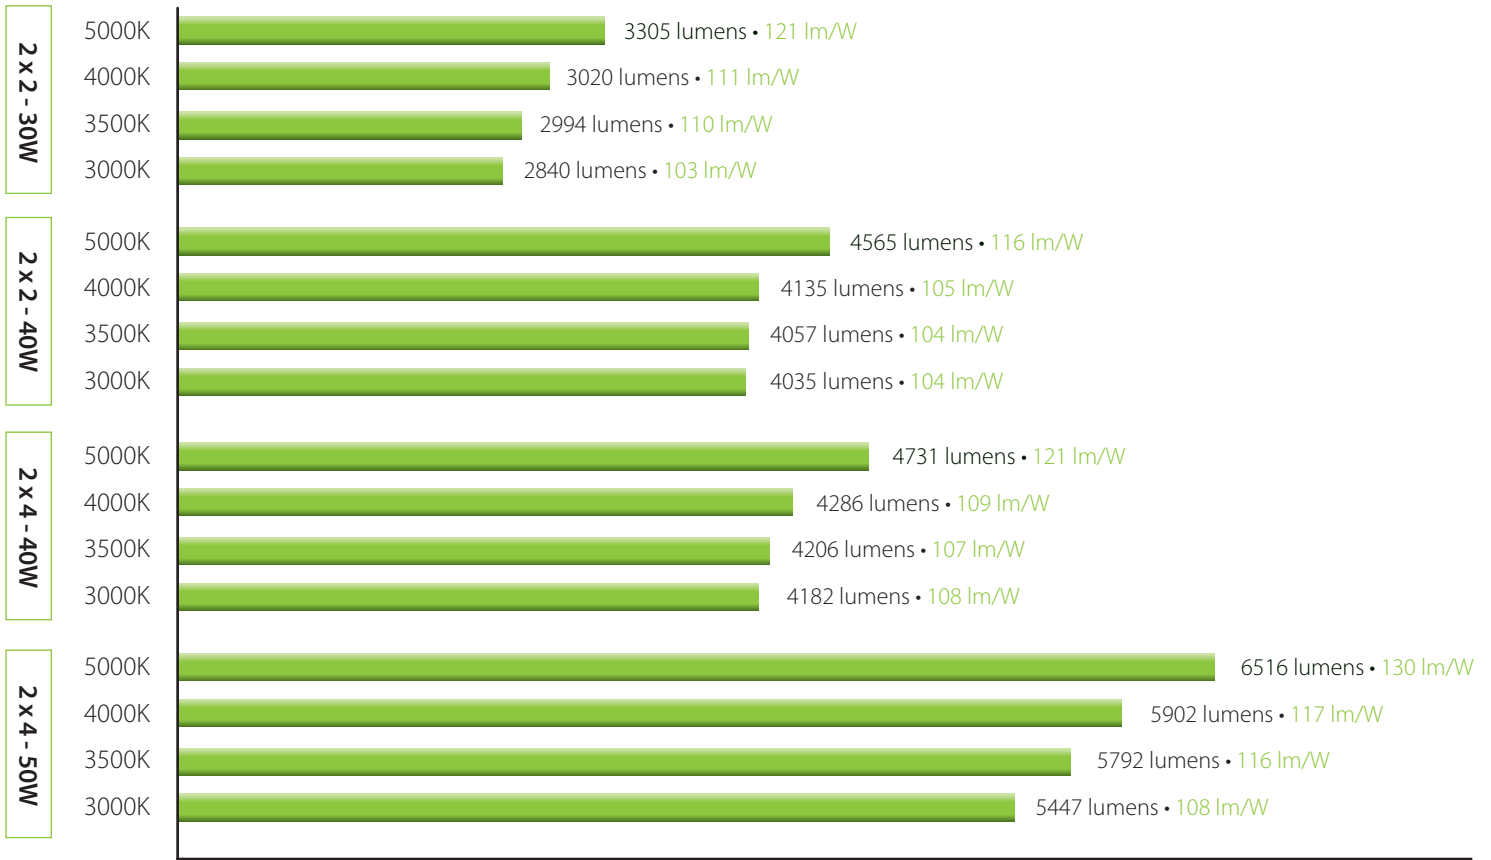

It's OK to be shallow.

An affordable, low-profile LED panel
that "fits" your needs.

RAB[®]
LIGHTING
RABWEB.COM • 888-722-1000

Edge-Lit LED Panels

- Ultra efficient, up to 130 lm/W
- Perfect for shallow plenums
- Even and diffuse ambient illumination, ideal for spaces where glare-free lighting is required
- Offered in two sizes and three wattages: 2x2 (30W and 40W) and 2x4 (40W and 50W)
- 0-10V dimmable driver, standard
- Available with factory-installed Lightcloud™ lighting control system Controller

Secure installation...to a T.

Integral T-bar clips secure the EZPAN to standard T-bar systems.

Stay in control.

All EZPAN models are available with an optional, factory-installed Lightcloud™ Controller (*see back page for details*).

Lumen output and efficiency

Dimensions and weight

Weight: 26.4 lbs

Weight: 13.2 lbs

Specifications

UL Listing: Suitable for damp locations

IC Rating: Suitable for insulated ceilings

LEDs: Long-life, high-efficiency surface mount LEDs