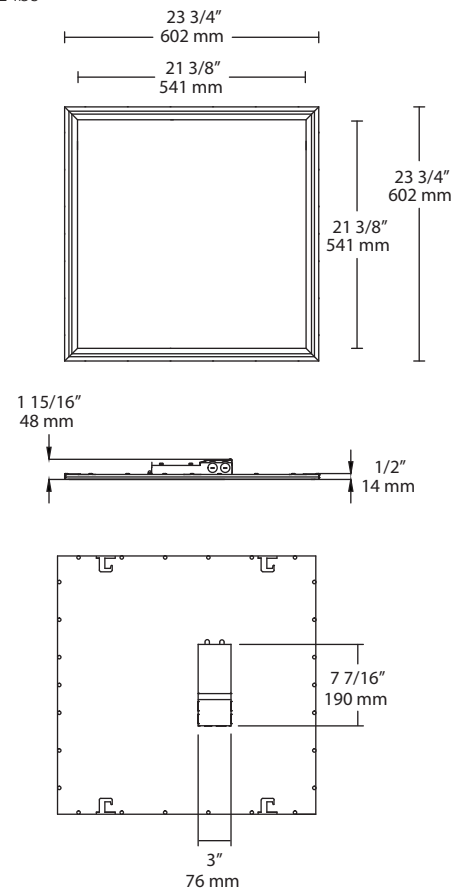

Lumen output and efficiency

Dimensions and weight

Weight: 26.4 lbs

Weight: 13.2 lbs

Specifications

UL Listing: Suitable for damp locations

IC Rating: Suitable for insulated ceilings

LEDs: Long-life, high-efficiency surface mount LEDs