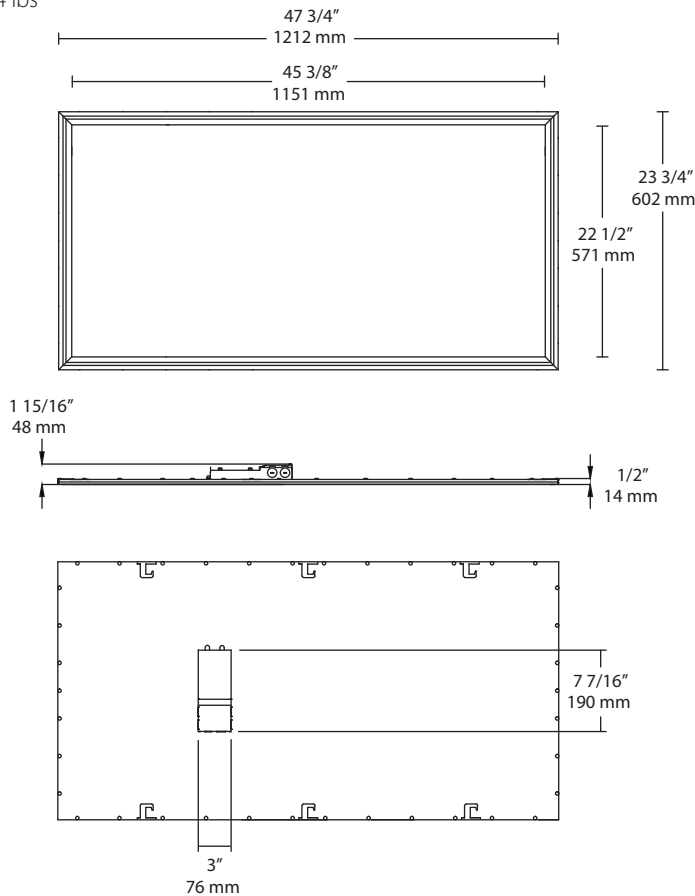

Lumen output and efficiency

Dimensions and weight

Weight: 26.4 lbs

Weight: 13.2 lbs

Specifications

UL Listing: Suitable for damp locations

IC Rating: Suitable for insulated ceilings

LEDs: Long-life, high-efficiency surface mount LEDs